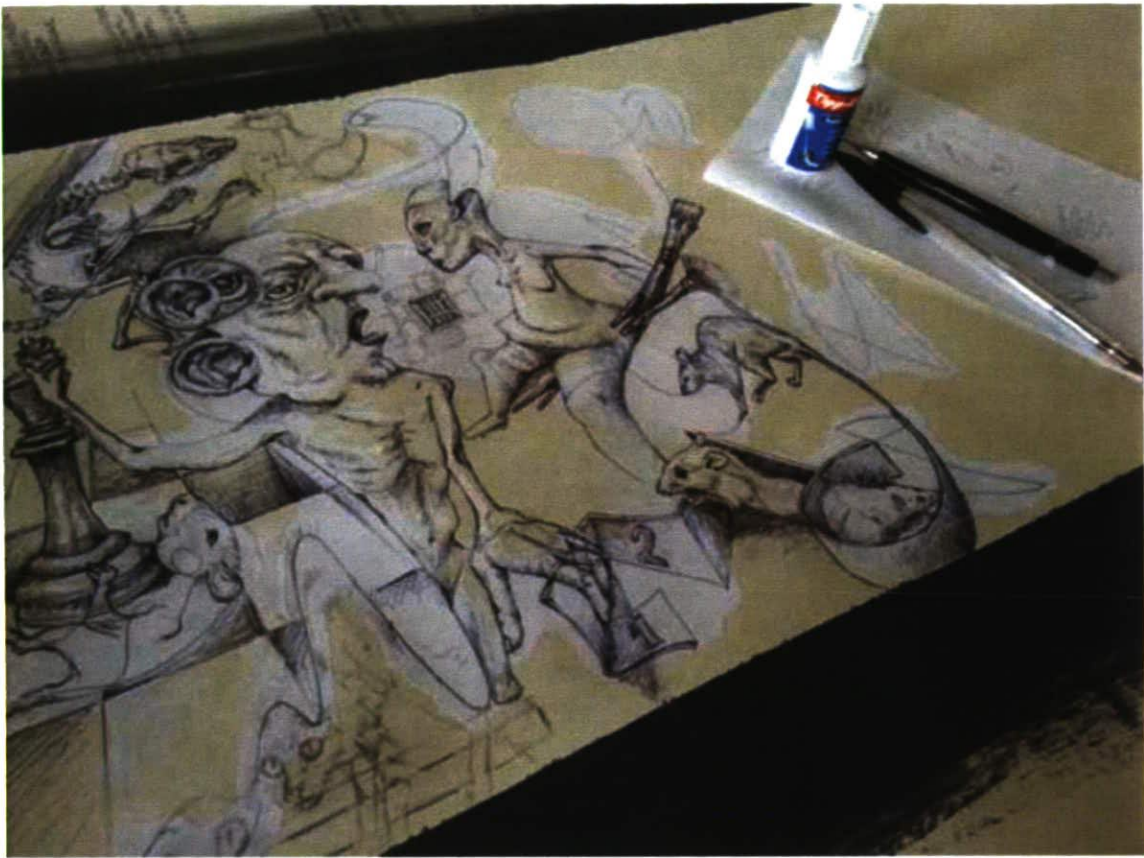

SCRIBBLE TO DRAW

connecting people by drawing

project by Jess de Zilva

(a selection of
photos at 250 cm)

www.jessdezilva.co.uk

www.facebook.com/JdeZilvaArtist

0044 (0)79 0349 4760

jessdezilva@aol.com