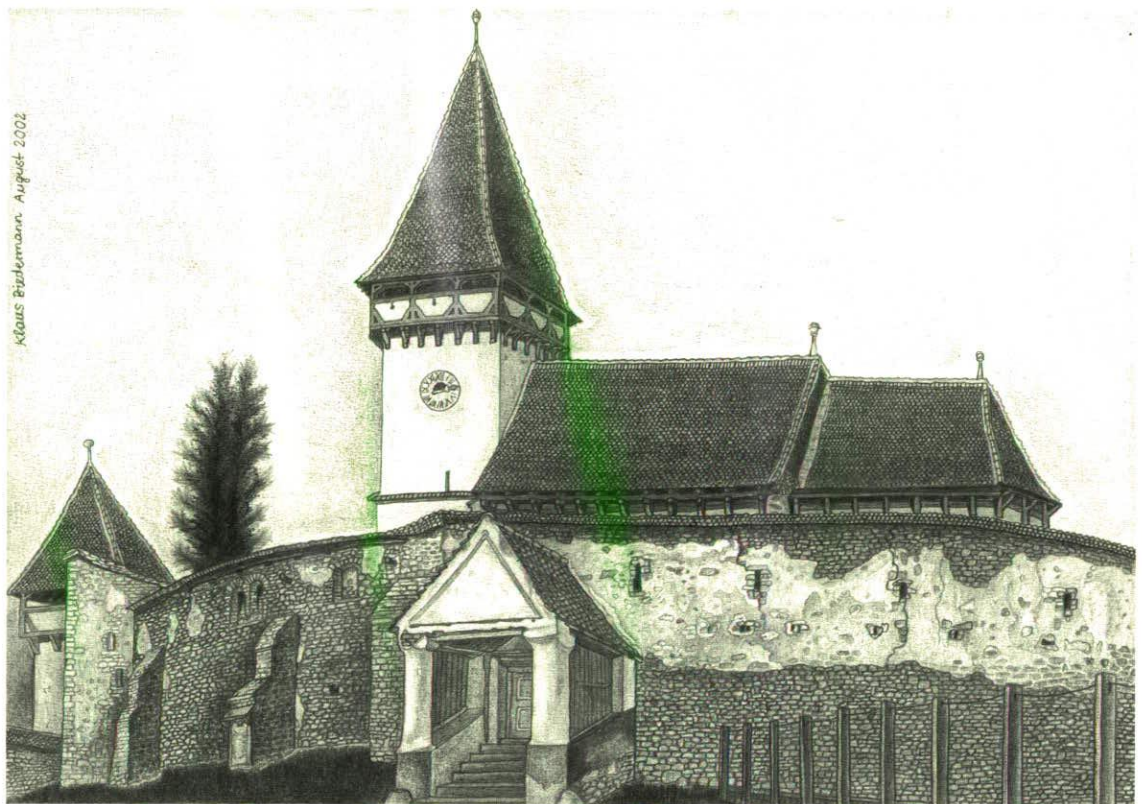

Klaus Biedermann August 2002